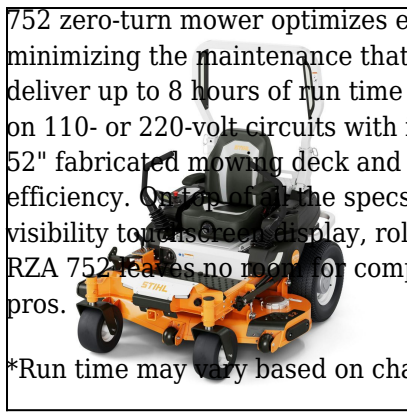

wherever pros are taking on the work and getting the job done. Built with the professional user in mind, the STIHL RZA 752 zero-turn mower optimizes every aspect of the mowing experience, maximizing performance and efficiency while minimizing the maintenance that comes with its gas counterparts. A built-in 24 kWh lithium-iron phosphate battery helps deliver up to 8 hours of run time or the ability to cover up to 21 acres on a single charge. And with the versatility to charge on 110- or 220-volt circuits with its included charger, this zero-turn mower can be ready to take the field day after day. Its 52" fabricated mowing deck and ability to reach speeds up to 16 mph means pros don't have to sacrifice durability for efficiency. On top of all the specs pros are looking for, this mower adds comfort and convenience features like a high-visibility touch screen display, rollover protection with 3009 LED illumination, and a premium suspension seat. The STIHL RZA 752 leaves no room for compromise with a professional-grade battery mowing experience that changes the game for pros.