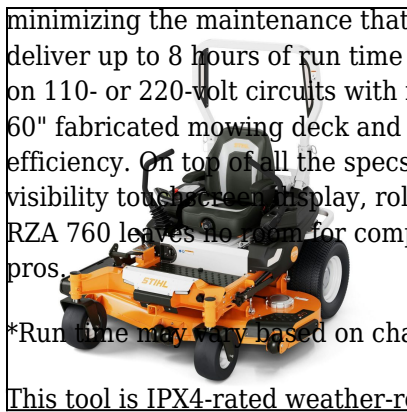

760 zero-turn mower optimizes every aspect of the mowing experience, maximizing performance and efficiency while minimizing the maintenance that comes with its gas counterparts. A built-in 24 kWh lithium-iron phosphate battery helps deliver up to 8 hours of run time or the ability to mow up to 21 acres on a single charge. And with the versatile 70A charge on 110- or 220-volt circuits with its included charger, this zero-turn mower can be ready to take the field day after day. Its 60" fabricated mowing deck and ability to reach speeds up to 16 mph means pros don't have to sacrifice durability for efficiency. On top of all the specs pros are looking for, this mower adds comfort and convenience features like a high-visibility touch screen display, rollover protection with 360° LED illumination, and a premium suspension seat. The STIHL RZA 760 leaves no room for compromise with a professional-grade battery mowing experience that changes the game for pros. and speeds up to 16 mph—one of the fastest on the market.

*Run time may vary based on charge level and capacity, model, operating style, and conditions.

This tool is IPX4-rated weather-resistant construction and has been designed and tested for splash water protection.

Up to 8-Hour Potential Run Time -With up to eight hours of potential run time on a full charge, this battery-powered zero-turn mower can mow up to 21 acres.

Two ETO (Electric Take Off) Powered Ports -Front and rear ports will power future accessories in development.

High-Visibility Color Touch Screen Display -The high-visibility, color touch screen display shows data fields about the mower. This allows users to easily change mower speed, view blade speed, monitor available battery power, and more.