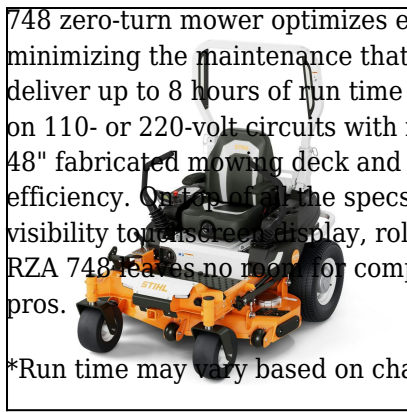

wherever pros are taking on the work and getting the job done. Built with the professional user in mind, the STIHL RZA 748 zero-turn mower optimizes every aspect of the mowing experience, maximizing performance and efficiency while minimizing the maintenance that comes with its gas counter parts. A built-in 24 kWh lithium-iron phosphate battery helps deliver up to 8 hours of run time or the ability to cover up to 21 acres on a single charge. And with the versatility to charge on 110- or 220-volt circuits with its included charger, this zero-turn mower can be ready to take the field day after day. Its 48" fabricated mowing deck and ability to reach speeds up to 16 mph means pros don't have to sacrifice durability for efficiency. On top of all the specs pros are looking for, this mower adds comfort and convenience features like a high-visibility touch screen display, rollover protection with 300 LED illumination, and a premium suspension seat. The STIHL RZA 748 leaves no room for compromise with a professional-grade battery mowing experience that changes the game for pros.